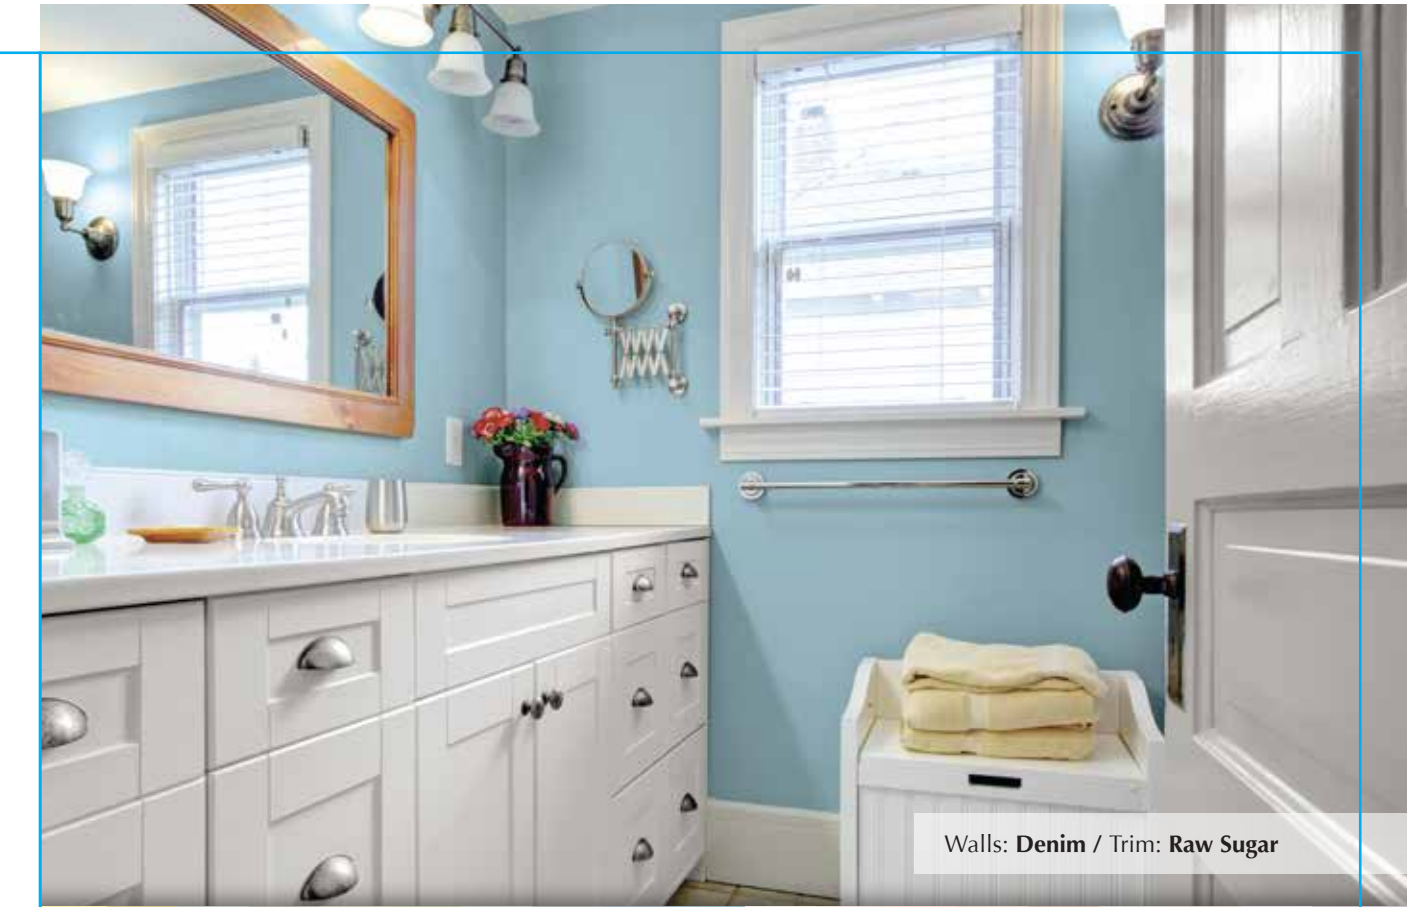

Tint Colors