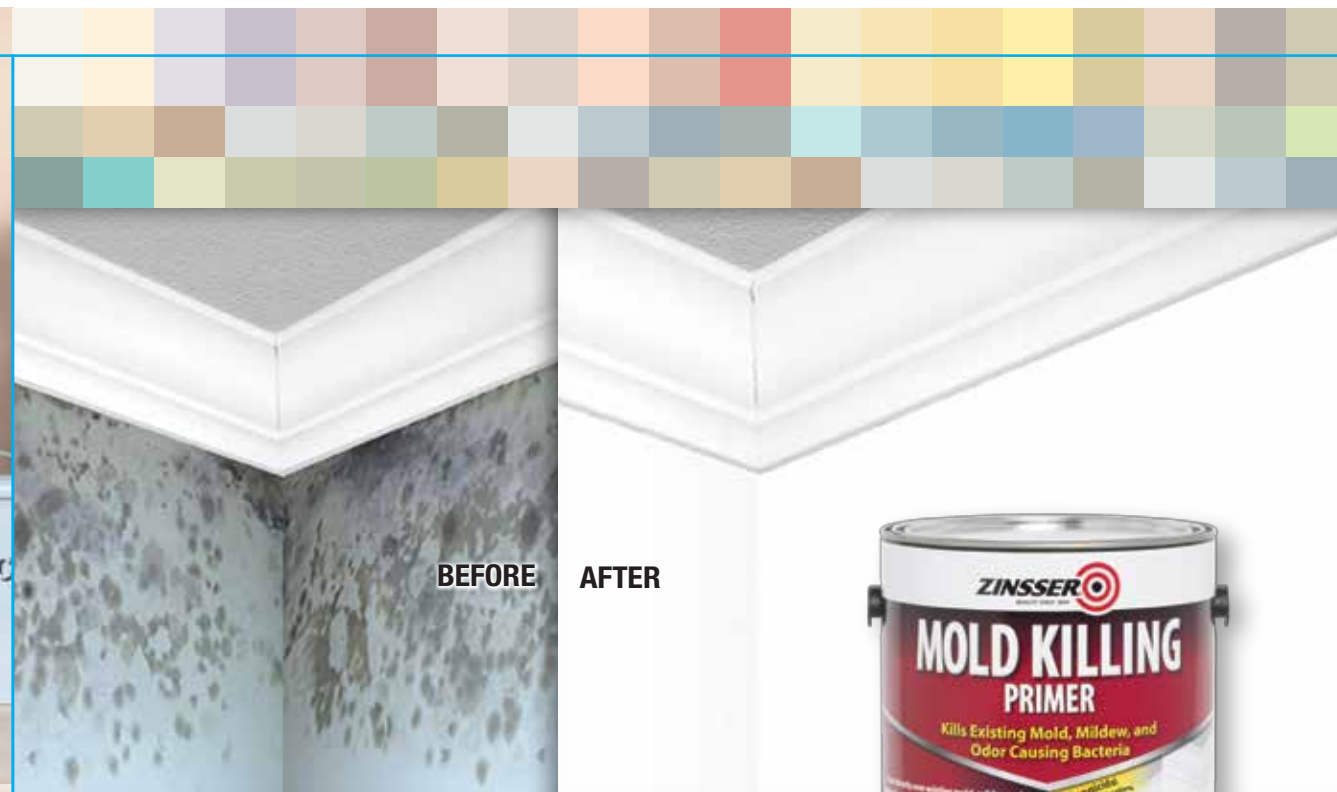

FOR ULTIMATE PROTECTION from mold and mildew, prime with Zinsser® Mold Killing Primer before painting with PERMA-WHITE®!

Zinsser®
Mold Killing Primer

This water-based primer is a fungicidal protective coating that can be used to paint over existing mold, mildew, moss, fungi, odor causing bacteria and any other fungal organisms.

- Water-Based Interior / Exterior formula
- EPA registered
- Paint directly over mold
- Kills existing mold, mildew, and odor causing bacteria
- Binds chalky siding, masonry and metal

©2016 Rust-Oleum Corporation

www.rustoleum.com/zinsser

307302 0316